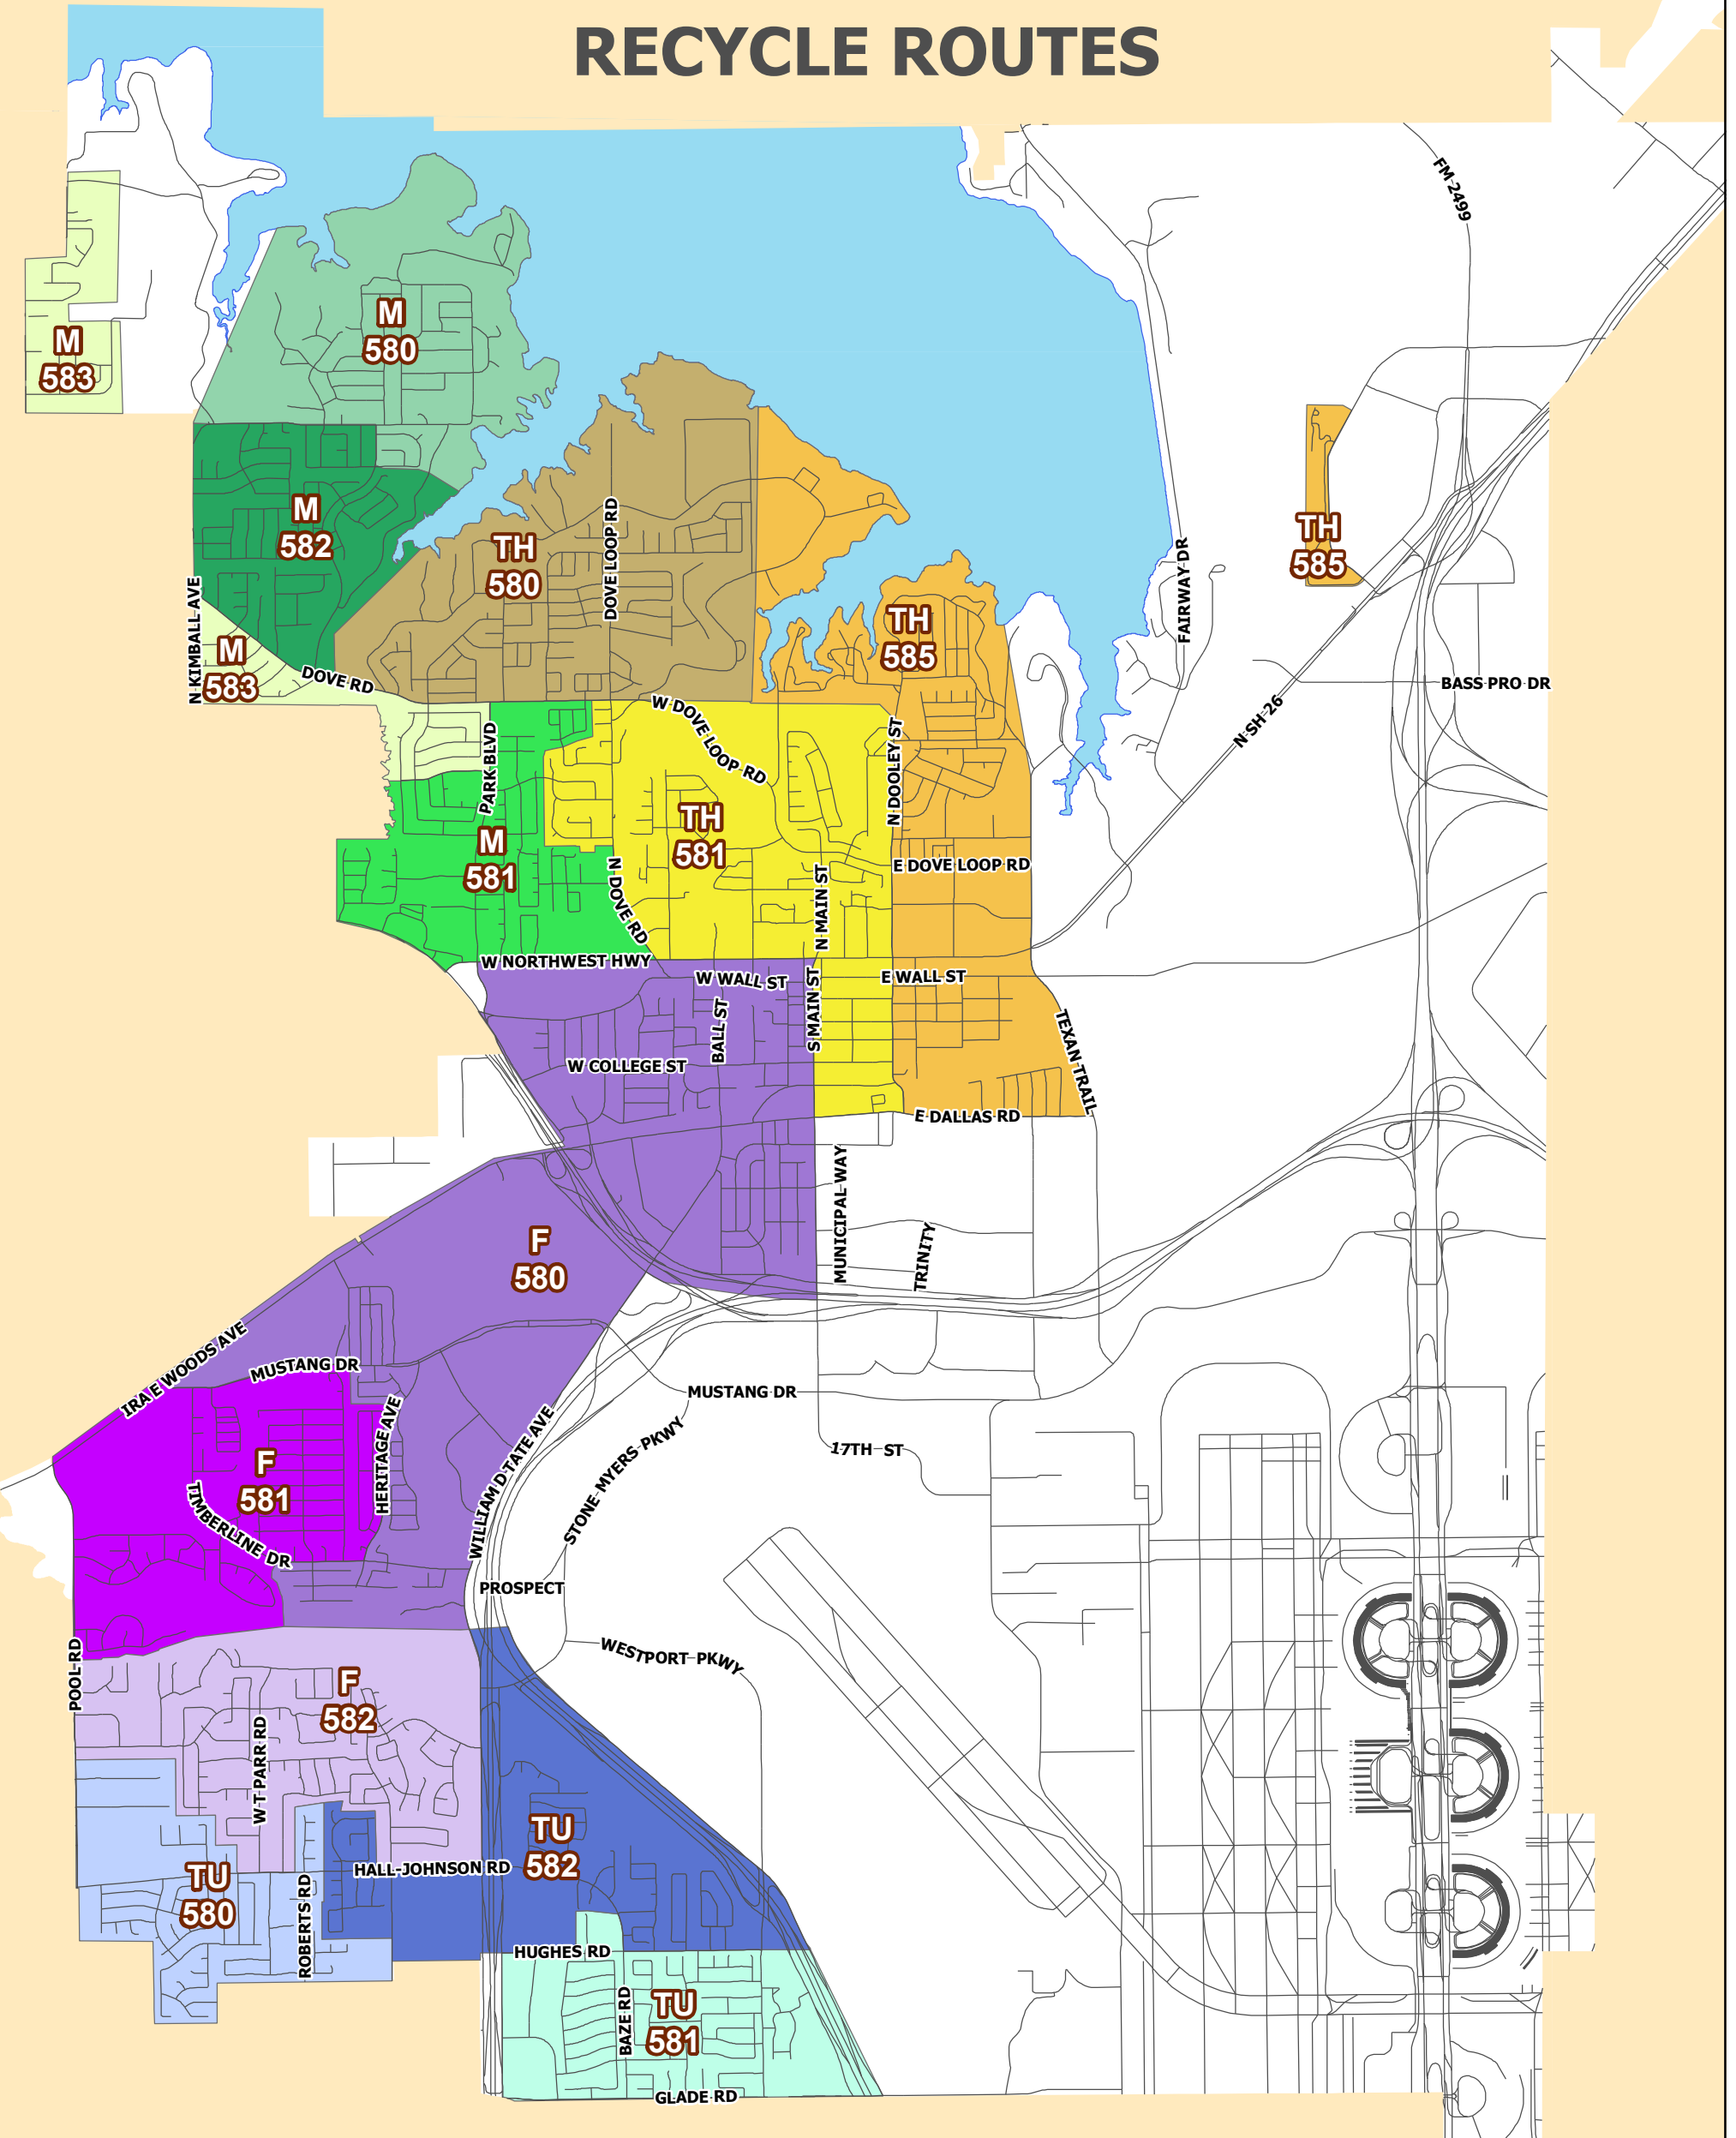

# CITY OF GRAPEVINE RECYCLE ROUTES

Recycle Routes												
Monday				Tuesday			Thursday			Friday		
580	581	582	583	580	581	582	580	581	585	580	581	582