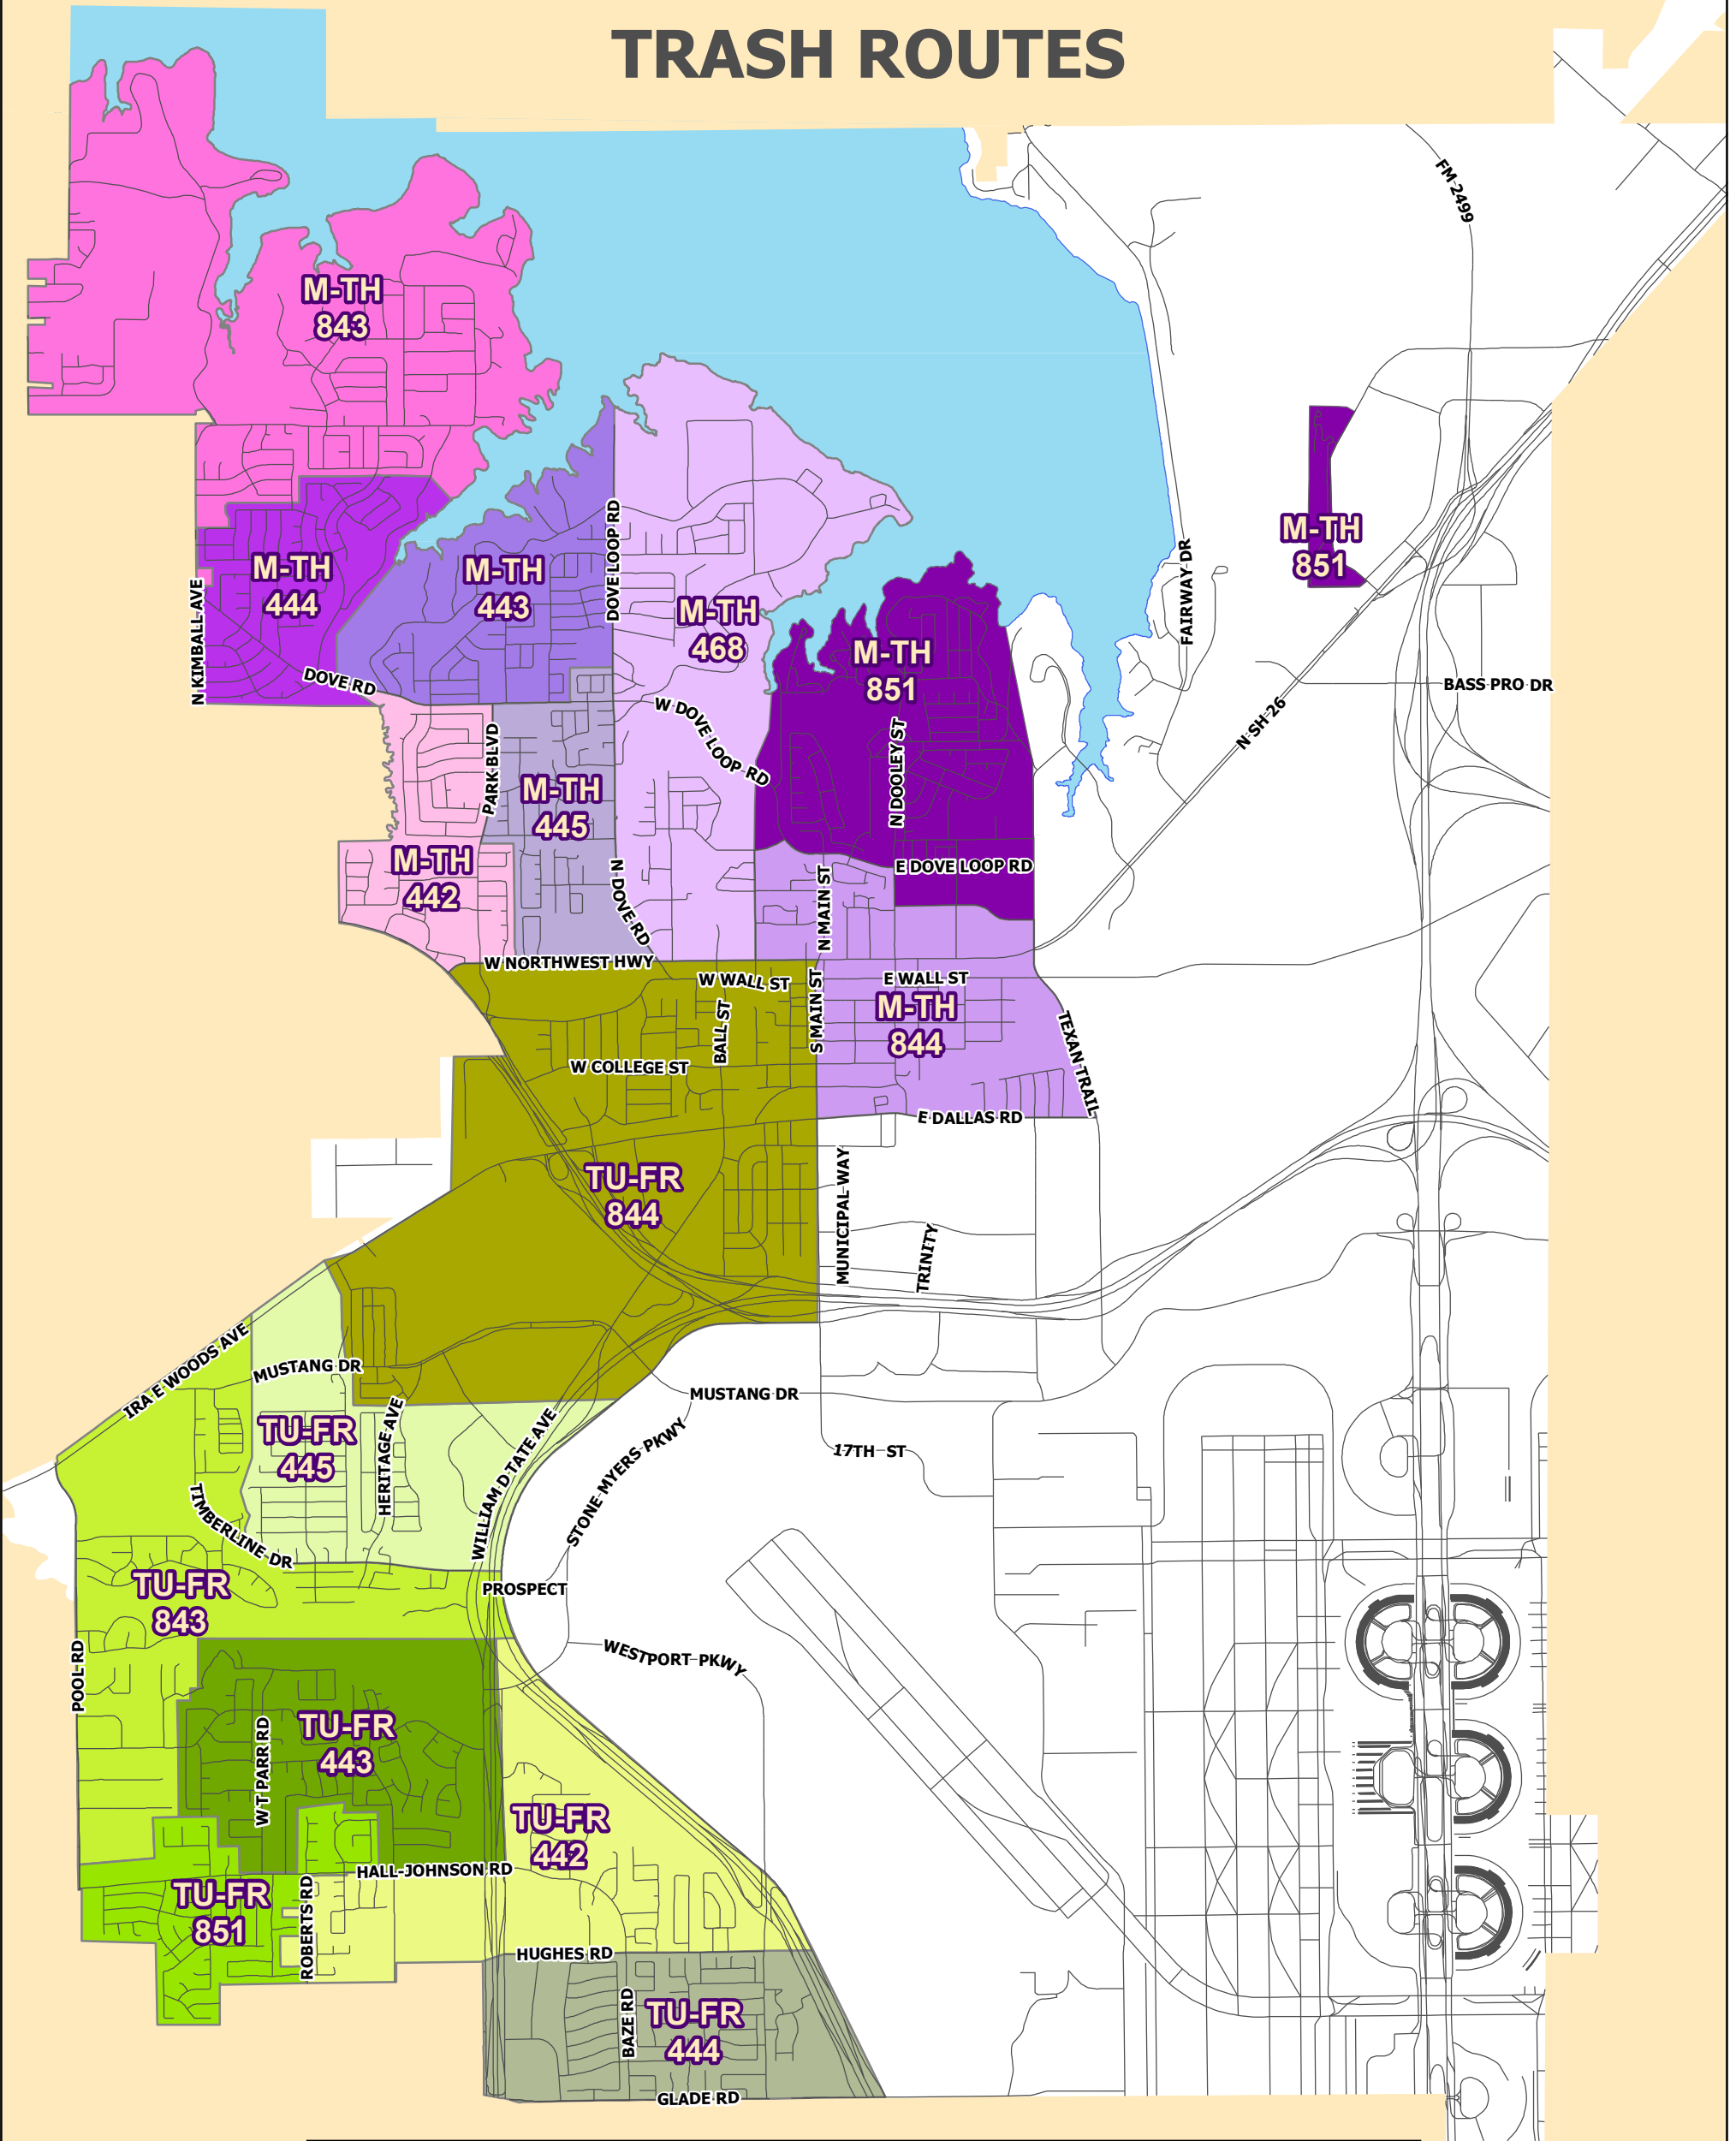

CITY OF GRAPEVINE TRASH ROUTES

Trash Routes

Monday - Thursday								Tuesday - Friday						
442	443	444	445	468	843	844	851	442	443	444	445	843	844	851