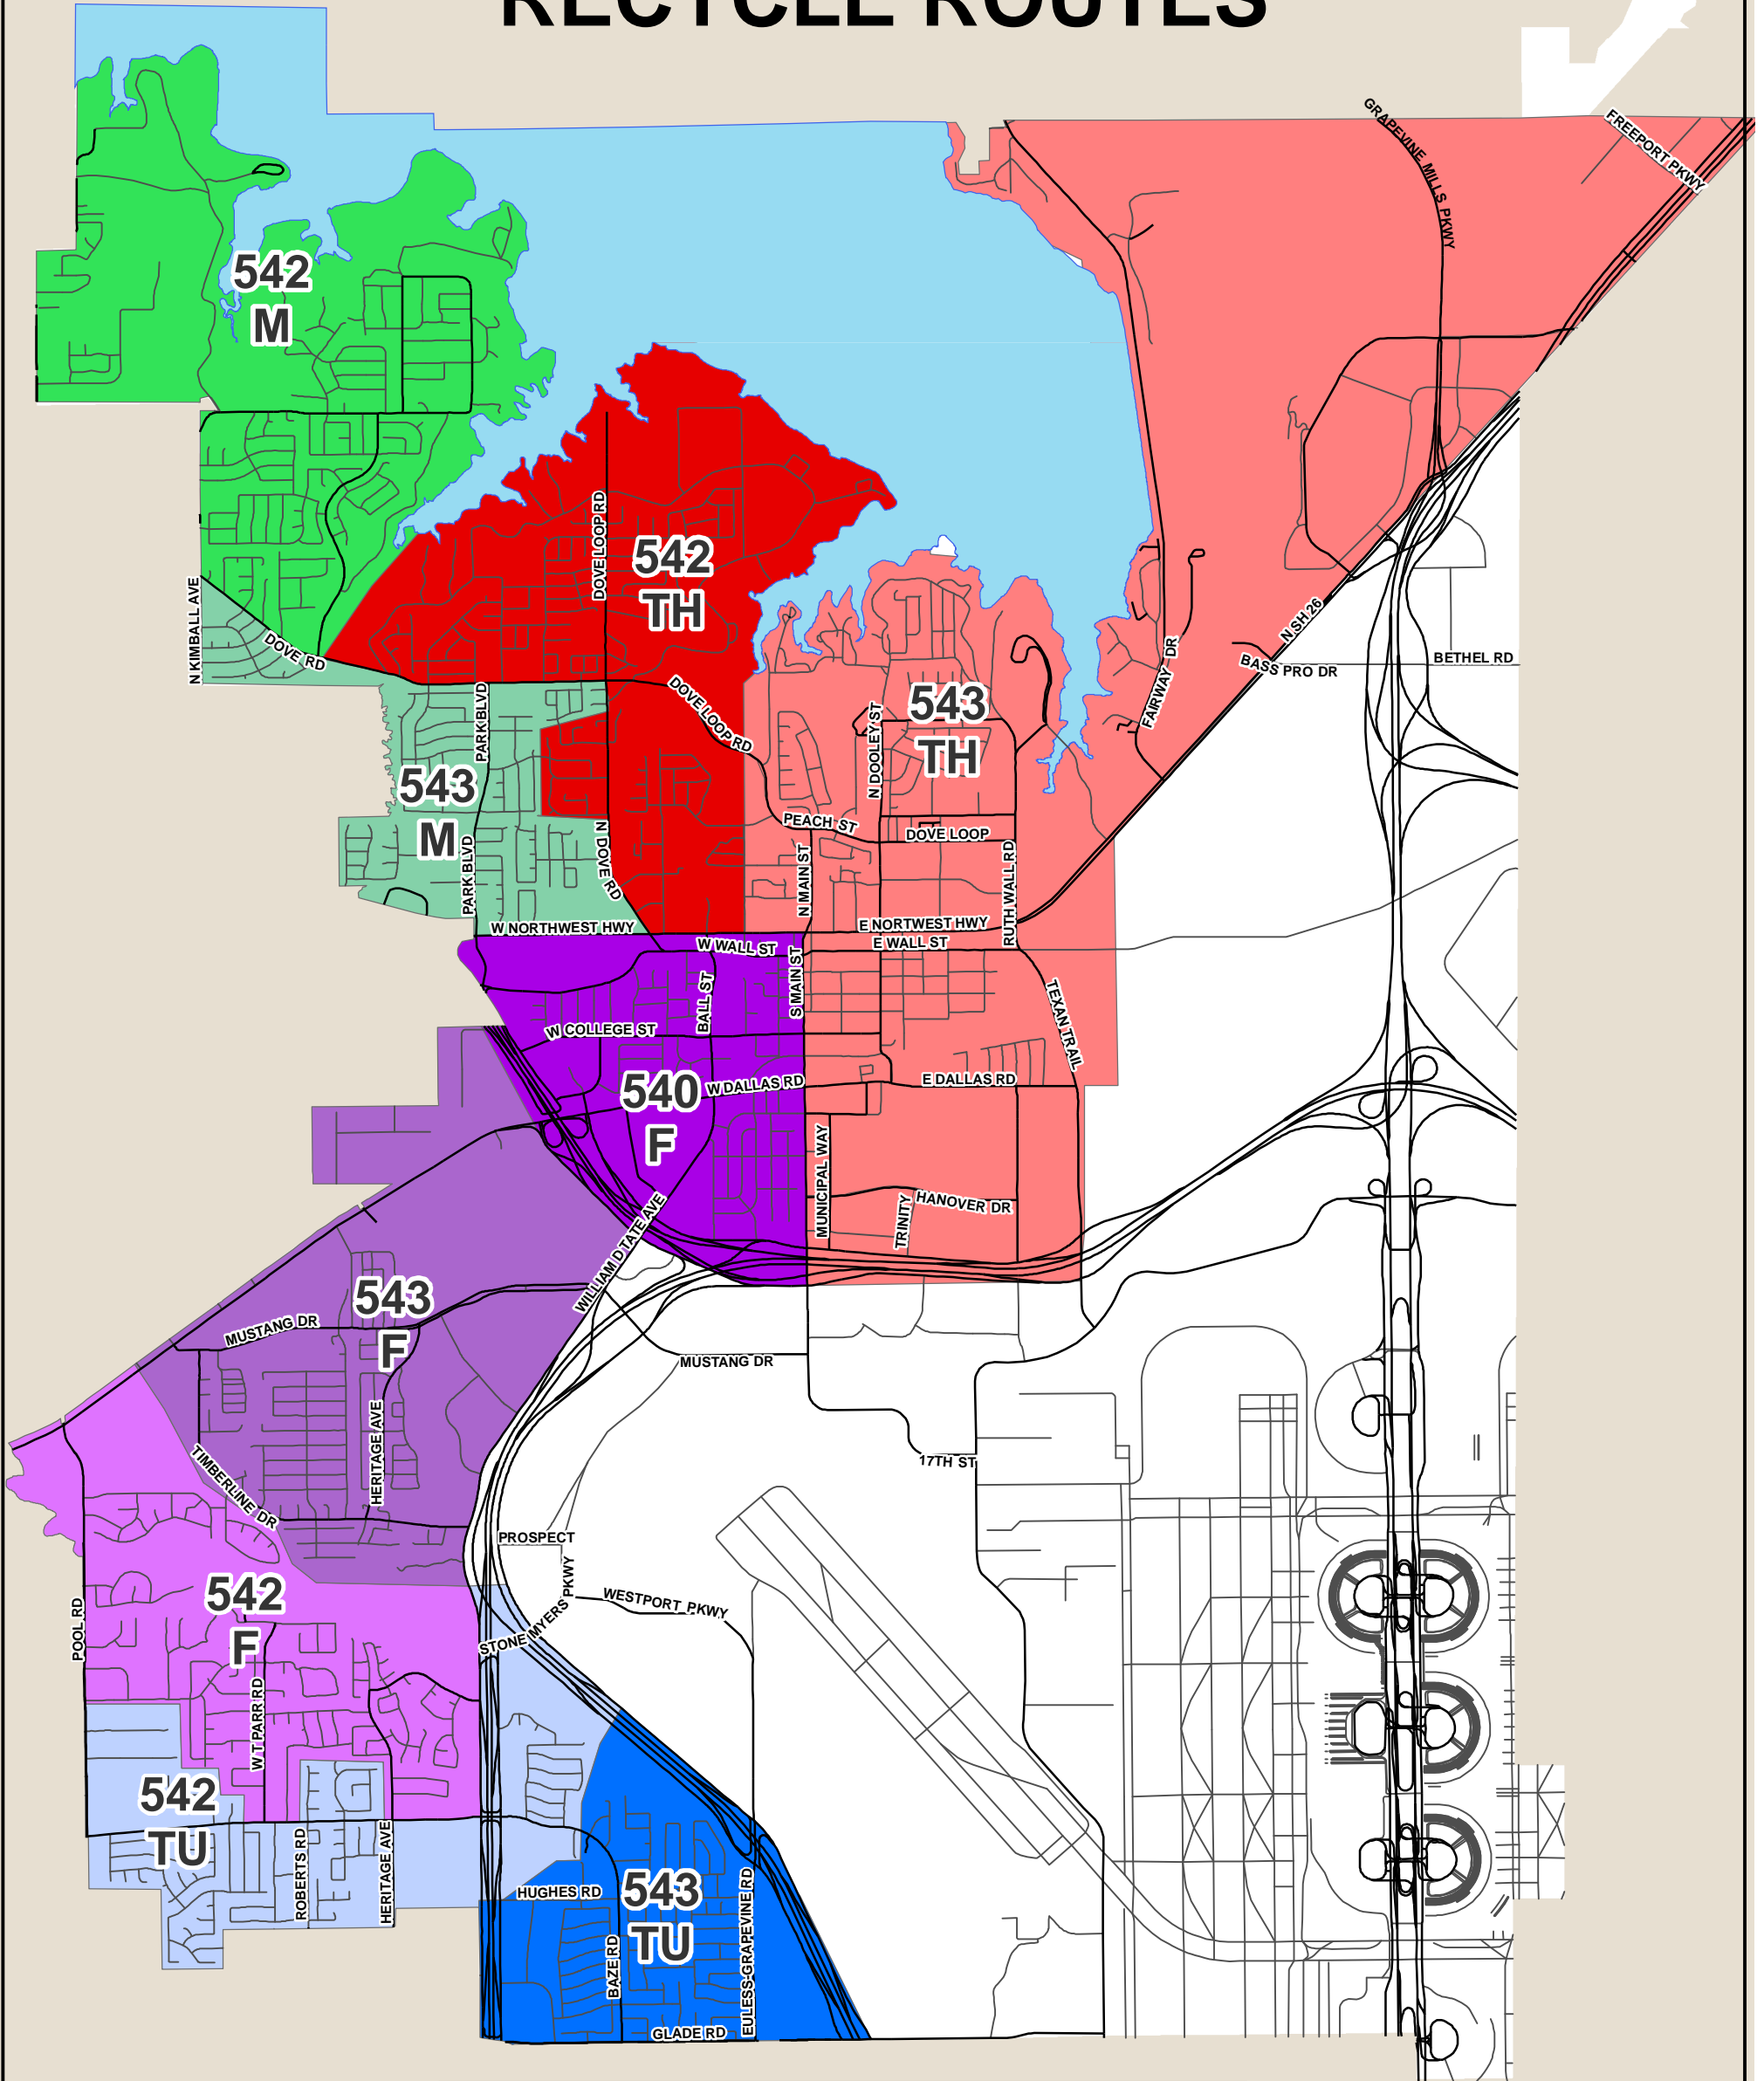

# City of Grapevine RECYCLE ROUTES

Monday	Tuesday	Thursday	Friday
542, M 543, M	542, TU 543, TU	542, TH 543, TH	F, 540 F, 542 F, 543